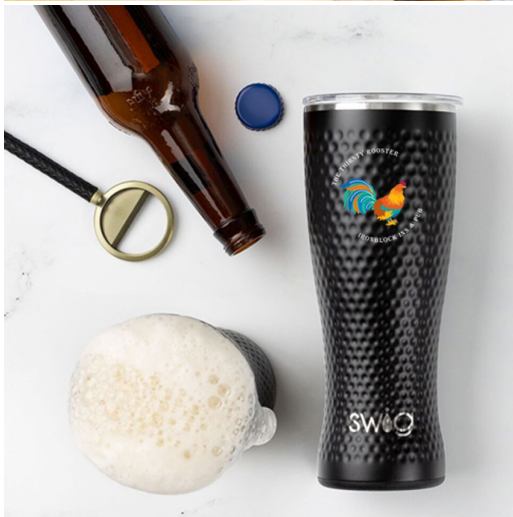

Swig designs insulated drinkware made for living your best life! Swig understands that your water bottle and travel tumbler are a reflection of your personal style and that inspires Swig to create premium products in designs you love, for yourself or as a gift.

WHY CHOOSE SWIG?

LEADER IN INNOVATION

FOR WOMEN BY WOMEN

NONSLIP SILICONE BASE

SPILL RESISTANT LID

PREMIUM TEMPERATURE RETENTION

Swig Wine Cups, Mugs, Bottles, Tumblers & Can Coolers are available in a variety of colors and finishes including the dimpled-just-like-a-real-golf-ball Golf Partee and the hand forged look Blacksmith series.