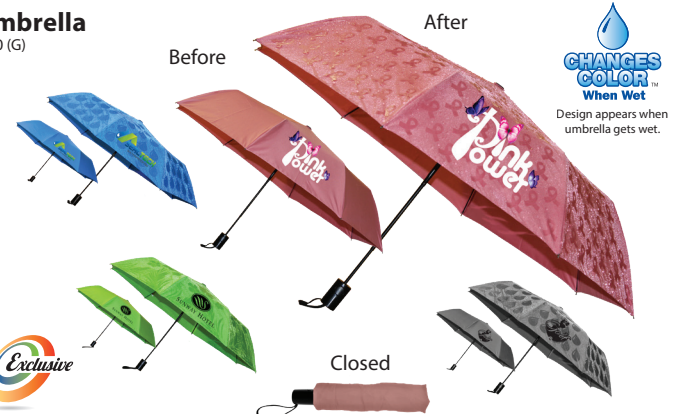

Mood Umbrella

Set-Up: $50.00 (G)
43210

1 COLOR
As low as
$12.50
Each (C)

80-43210
FCB™
Full Color Digital
As low as
$15.50
Each (C)