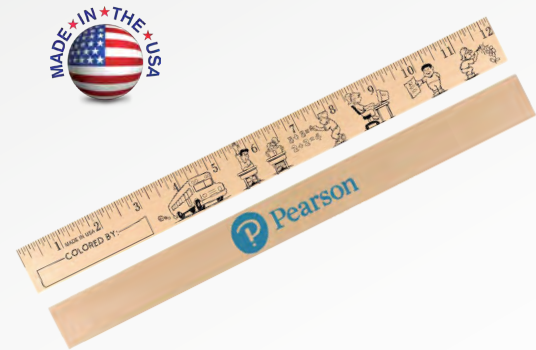

BACK TO SCHOOL

Clear Translucent Mood School Kit

- Clear translucent packet • Colored trim
 - 1 Mood Pencil #20550 • 1 Mood Eraser #02020
 - (1) 6" Mood Wood Ruler #91306
 - 1 Pencil Sharpener - unimprinted
- Minimum Qty: 250 • Set Up: \$55 (G)**
1 Color #05055 As low as: \$5.25 (C)
 Kit Contents Also Sold Individually

Halcyon® Pencil

- Sleek, soft touch coating
 - Wood pencil • #2 Graphite • Silver ferrule
 - Eraser matches pencil color
- Minimum Qty: 1000 • Set Up: FREE!**
1 Color #20800 As low as \$0.37 (D)

Kids at School "U" Color Ruler - Natural Wood Finish